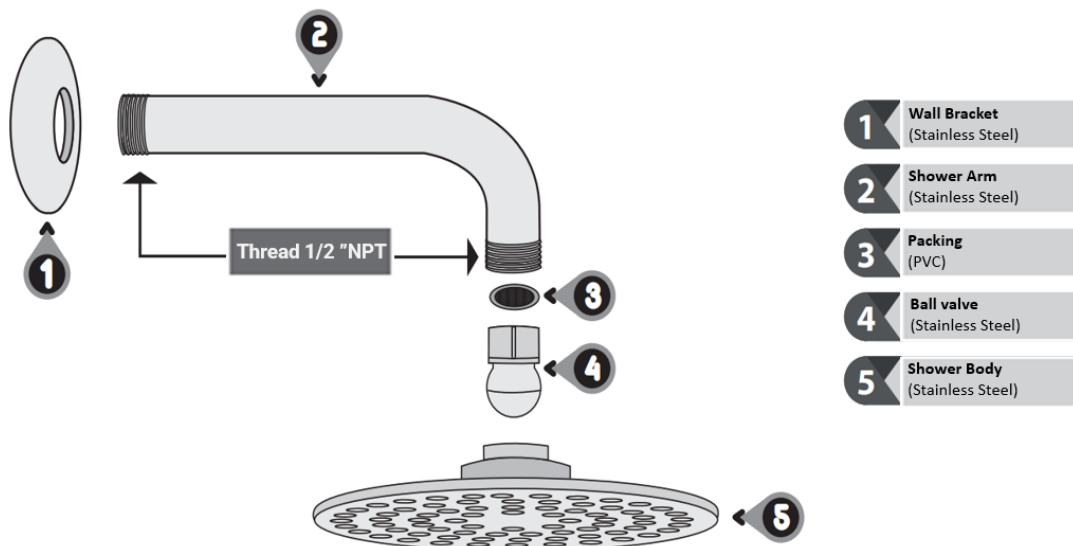

宁波陆易进出口有限公司

NINGBO LOUIE IMP. & EXP. CORP., LTD

NO.200 JINHE ROAD ZHENHAI ECONOMIC DEVELOPMENT ZONE, NINGBO 315221 CHINA
TEL: 0086-574-87915717 FAX:0086-574-87786749

METALLIC SHOWER HEAD 6" (DM-005)

PRODUCT	METAL SHOWER HEAD
CODE	DM-005
MEASURE	6"
	150 mm

FEATURES

- Square Wall Shower.
- Stainless Steel Product
- Thread ½ NPT

USES

- Shower for home use
- Use with hot and cold water

COMPONENTS

宁波陆易进出口有限公司

NINGBO LOUIE IMP. & EXP. CORP., LTD

NO.200 JINHE ROAD ZHENHAI ECONOMIC DEVELOPMENT ZONE, NINGBO 315221 CHINA
TEL: 0086-574-87915717 FAX:0086-574-87786749